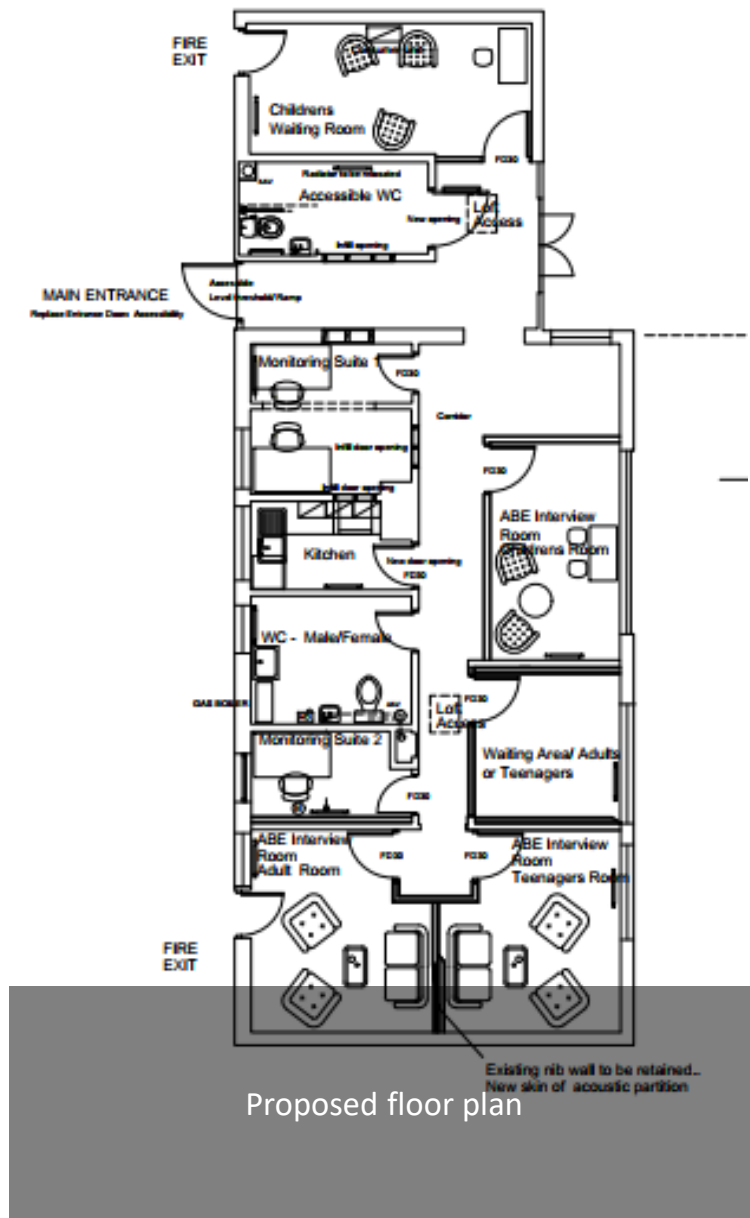

20/01215/FUL

Change of Use to a Police ABE suite facility

Coppice Childcare

The Bungalow

Clifton Close

Redditch

Recommendation: Approve

Local Plan Inset Map -
extract

Site Location

Site Plan

Community
Church