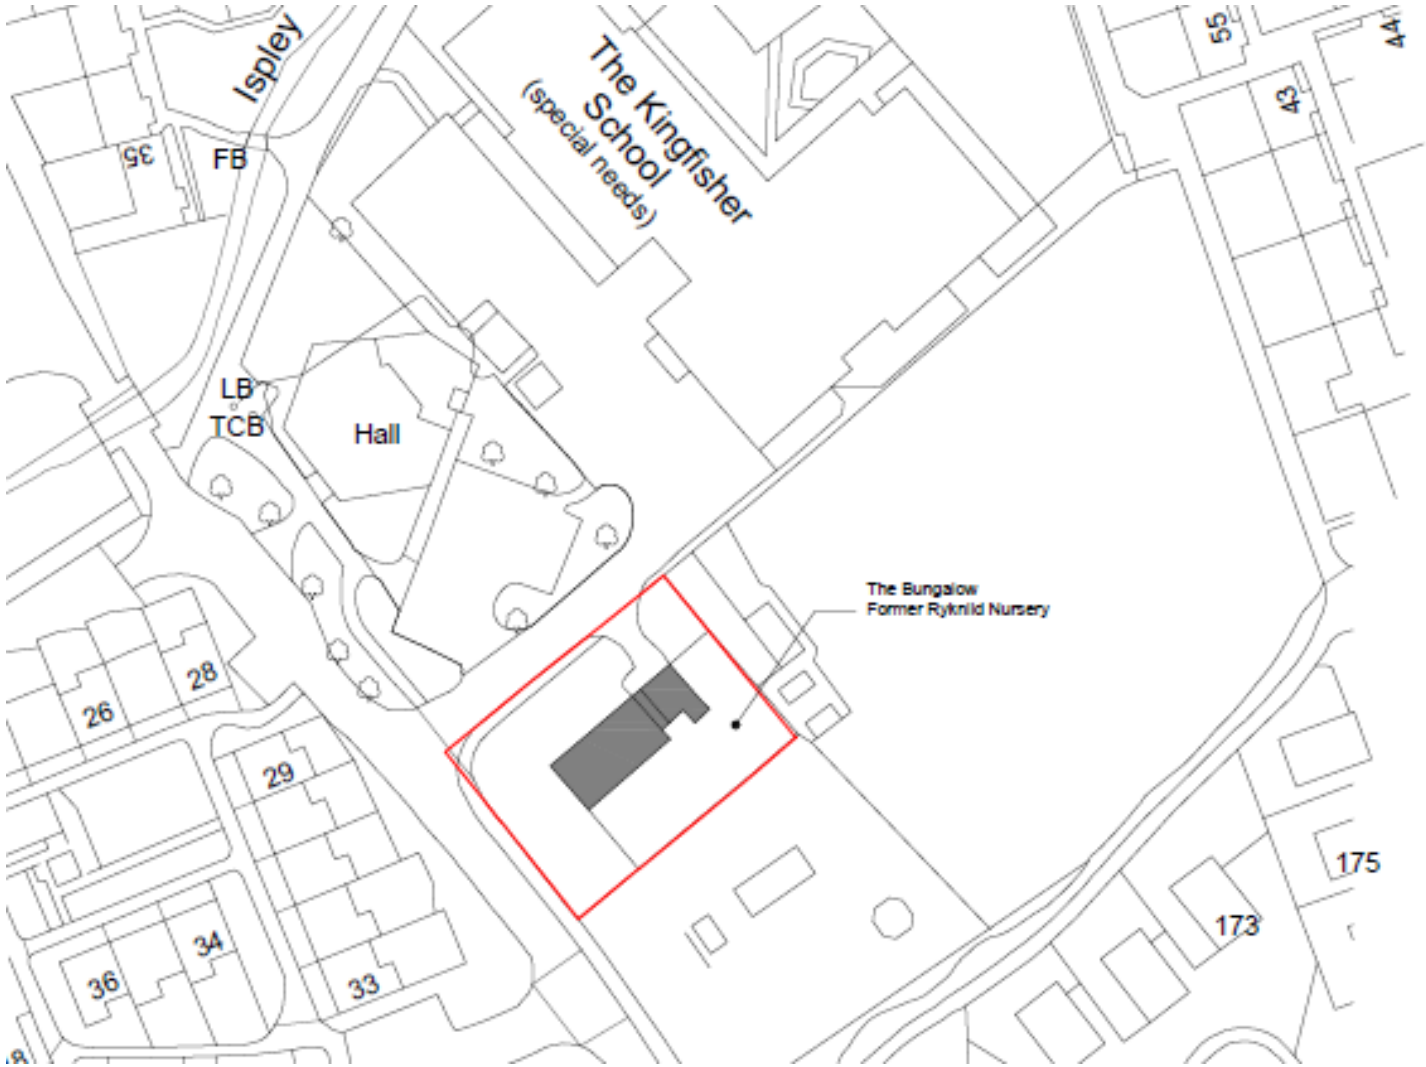

20/01215/FUL

Change of Use to a Police ABE suite facility

Coppice Childcare

The Bungalow

Clifton Close

Redditch

Recommendation: Approve

Local Plan Inset Map -
extract

Site Location

Site Plan

Community
Church