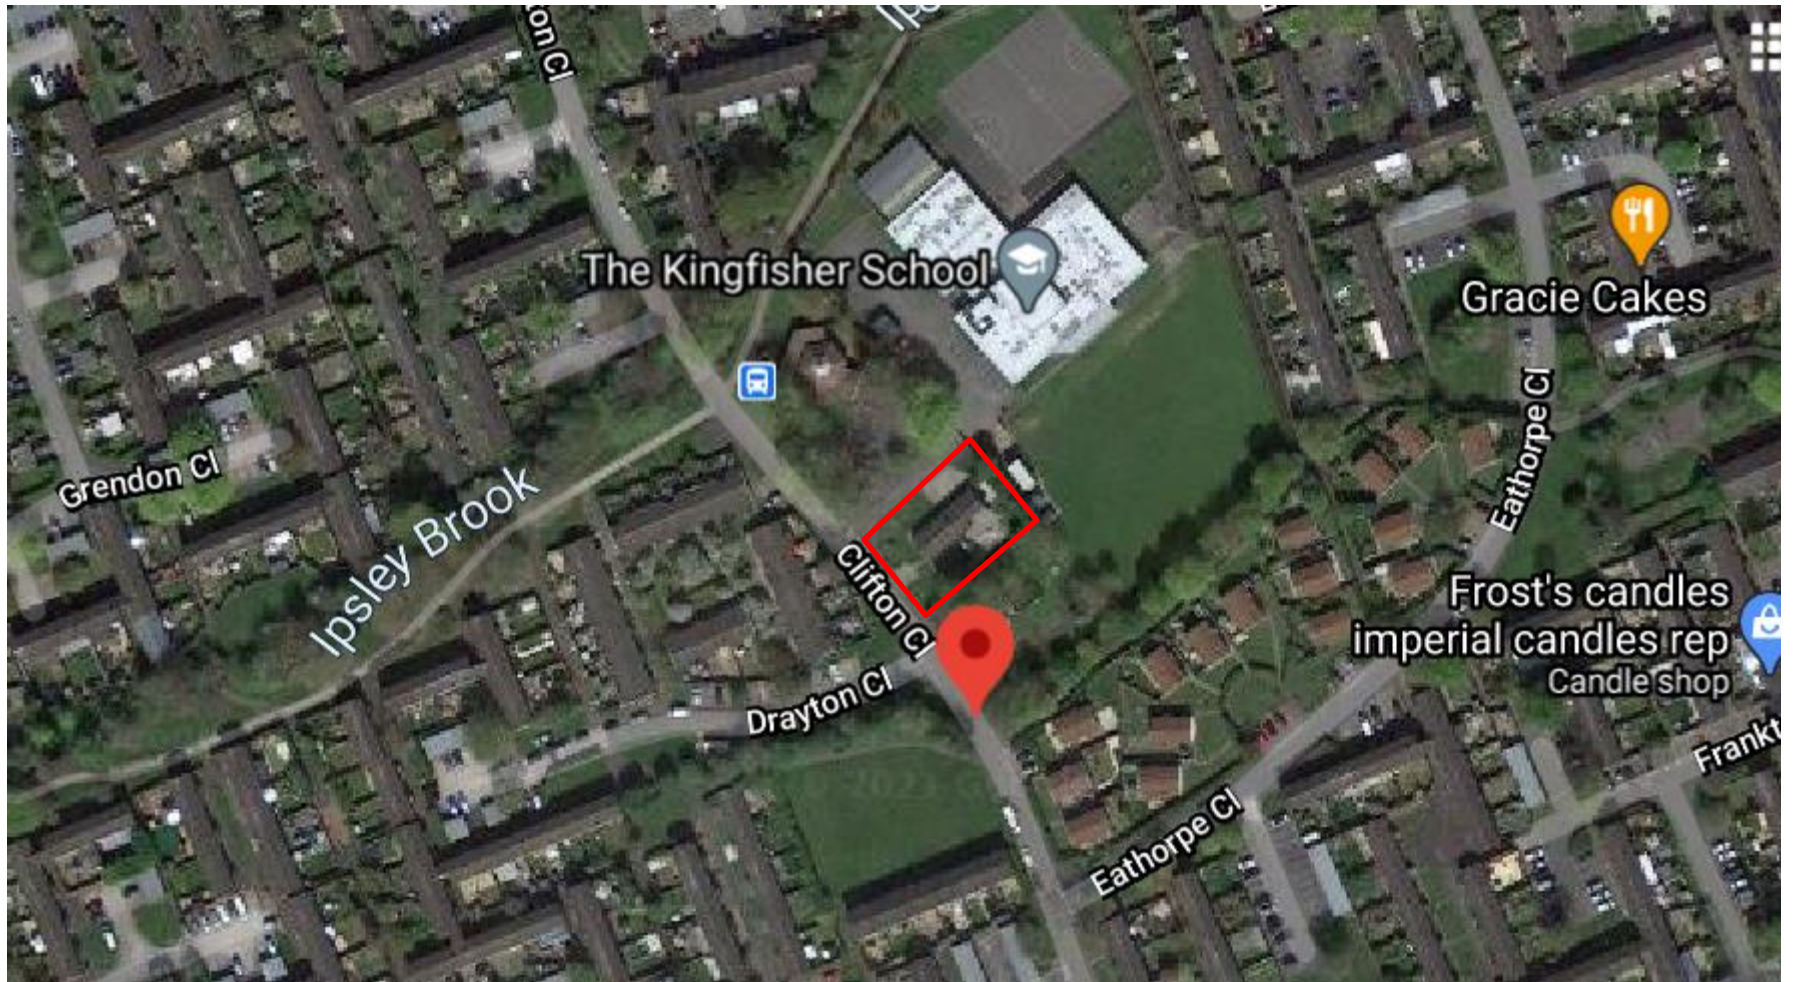

20/01215/FUL

Change of Use to a Police ABE suite facility

Coppice Childcare

The Bungalow

Clifton Close

Redditch

Recommendation: Approve

Local Plan Inset Map -
extract

Site Location

Site Plan

Community
Church