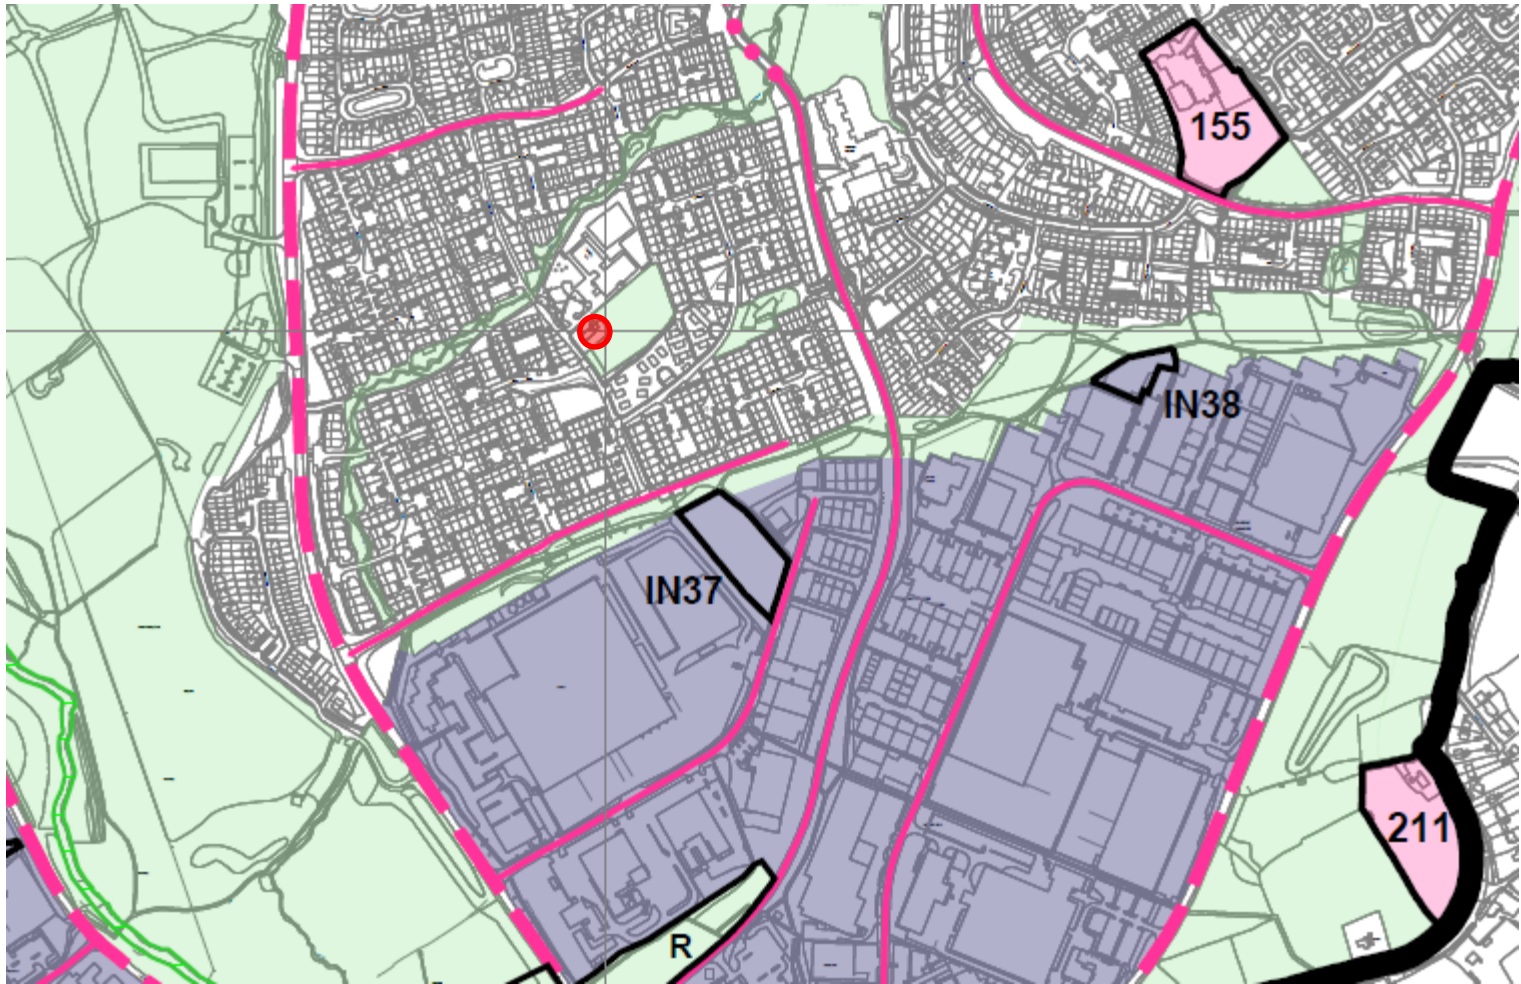

20/01215/FUL

Change of Use to a Police ABE suite facility

Coppice Childcare

The Bungalow

Clifton Close

Redditch

Recommendation: Approve

Local Plan Inset Map -
extract

Site Location

Site Plan

Community
Church