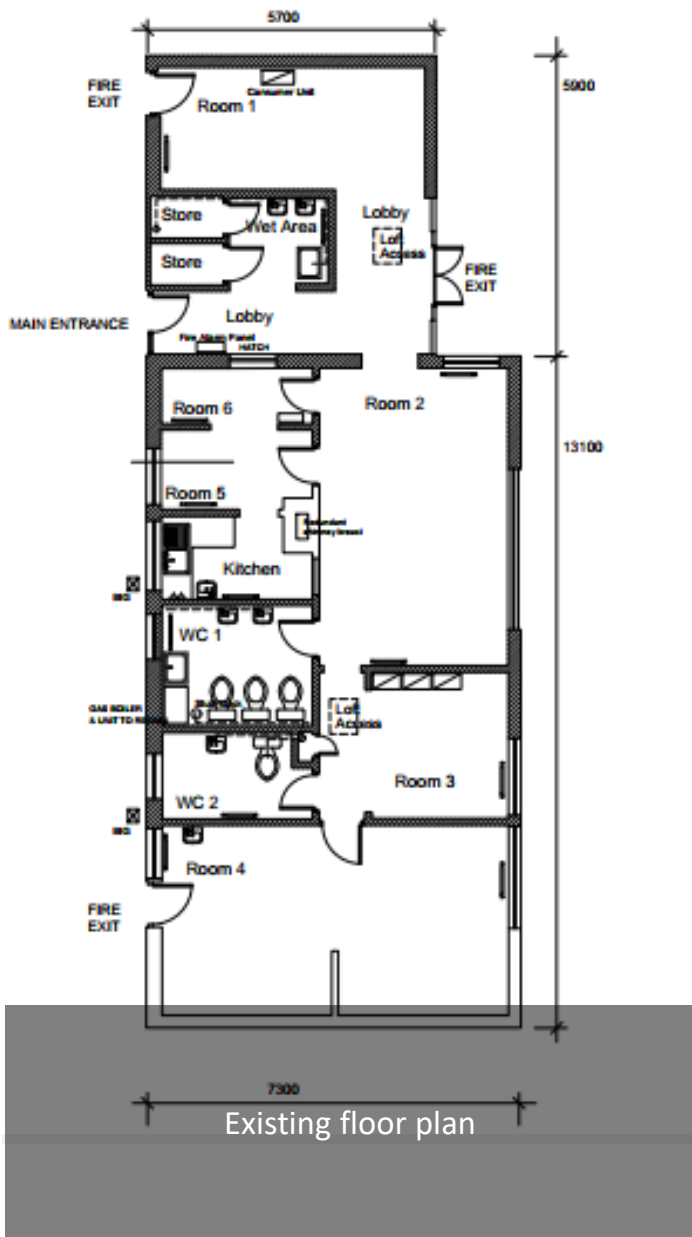

20/01215/FUL

Change of Use to a Police ABE suite facility

Coppice Childcare

The Bungalow

Clifton Close

Redditch

Recommendation: Approve

Local Plan Inset Map -
extract

Site Location

Site Plan

Community
Church